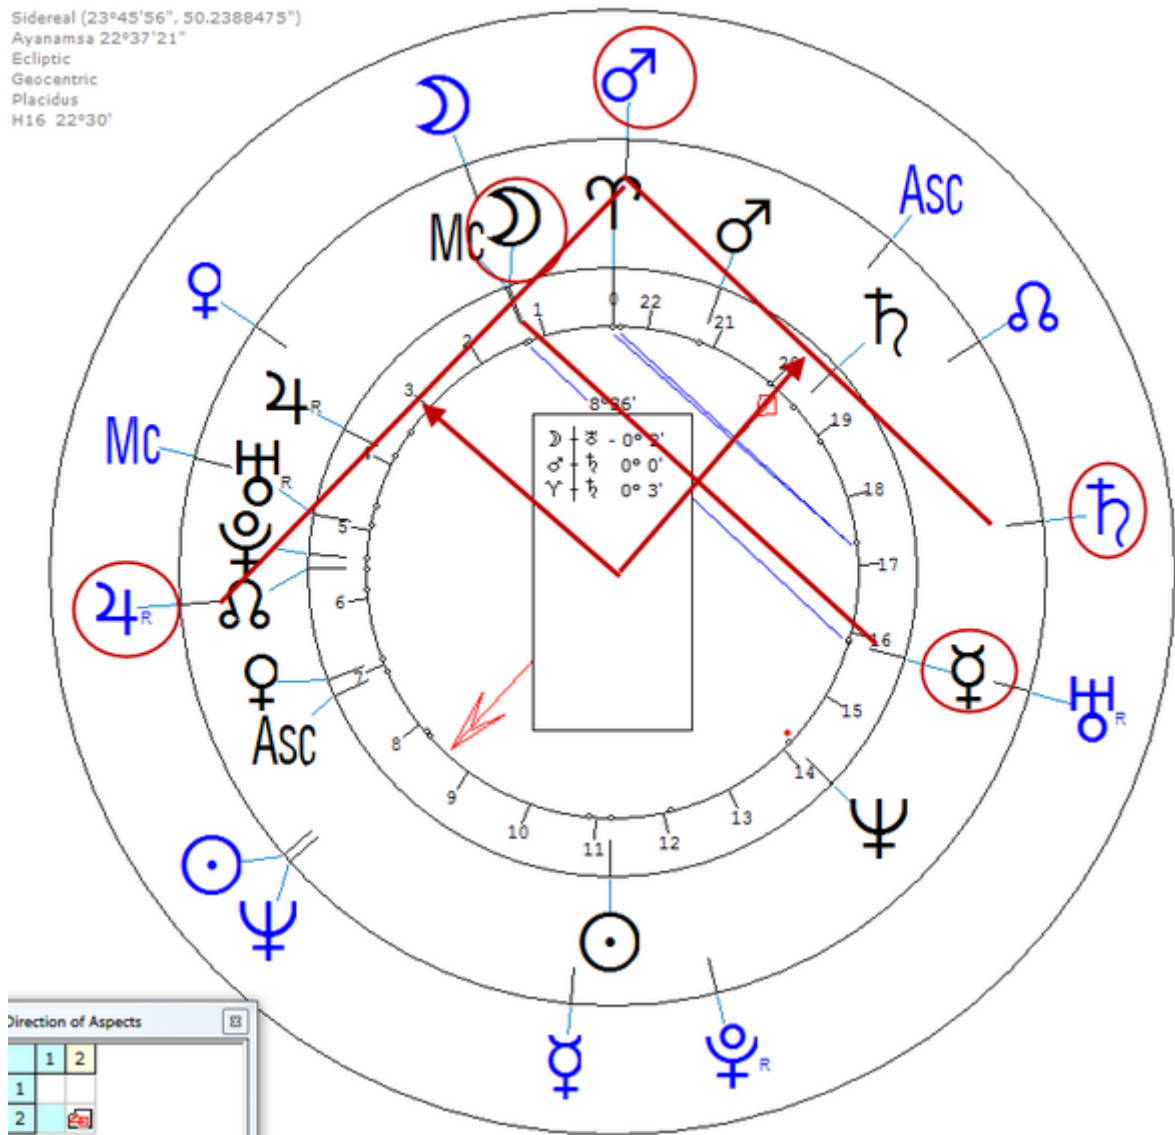

Parra, Violeta

4 October 1917 at 23:00 (= 11:00 PM)San Carlos, Chile, 36s25, 71w58
Violeta del Carmen Parra Sandoval (best knows as Violeta Parra) was a Chilean composer, songwriter, folklorist, ethnomusicologist and visual artist.

<https://www.astro.com/astro-databank/Parra,_Violeta>

Death by Suicide 5 February 1967 in Santiago, Chile(Gunshot)

Lunar Return (Harmonic 16)

Lunar $\♂/\text{♄}$ = Lunar $\♂/\text{♄}$ (Gunshot) = $\text{♄}_n/\text{♀}_n$

Lunar $\text{♀}/\text{♁}$ = $\text{♄}_n/\text{♁}_n$ = $\text{♂}_n/\text{♄}_n$

Parra, Violeta
4 October 1917 Thu 23:00 (GMT-5) 36s25 71w58
San Carlos, Chile
Sidereal (23°45'56", 50.2388475")
Ayanamsa 22°37'21"
Ecliptic
Geocentric
Placidus
H16 22°30'